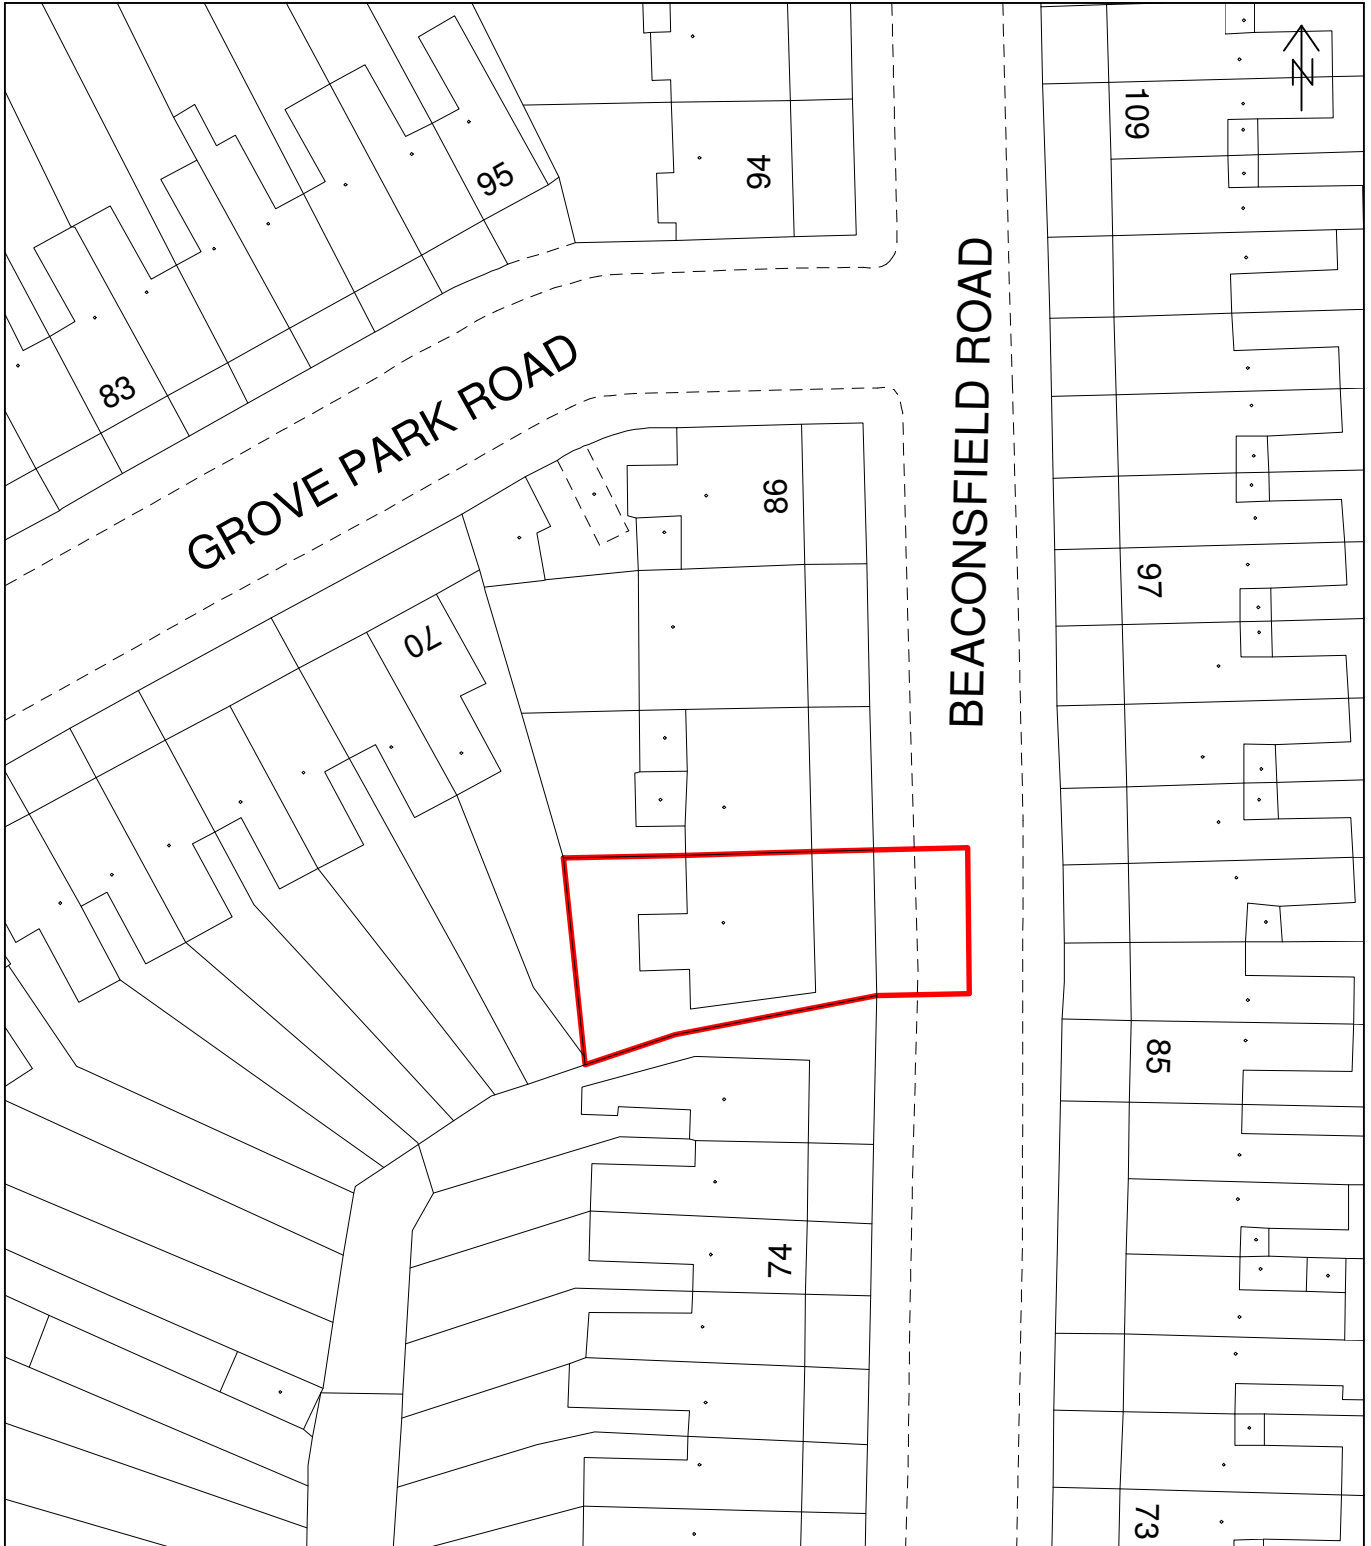

**LONDON BOROUGH OF HARINGEY
(80 Beaconsfield Road London N15) COMPULSORY PURCHASE ORDER 2007**

This product includes mapping data licenced from Ordnance Survey with the permission of the Controller of Her Majesty's Stationery Office Crown Copyright 2007 LBH. All rights reserved. Licence no. 100019199

**Haringey Council
CORPORATE PROPERTY SERVICES**

Site Area (hectares) : 0.0292

Scale 1:500

Overlay : H&SS Misc

Plan produced by Janice Dabinett on 31/10/2007

Drawing No. BVES A4 2507